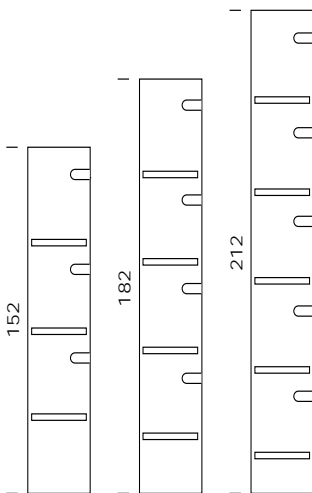

ORDRUP DISPLAY

Ordrup Display is a combined magazine display and storage unit based on Slimline upright panels with painted end panels, painted cabinet doors and acrylic display. The end panel comes with a flat front edge. The full back and kickplate are painted. The height of the kickplate is different for all three shelving heights to cover the space between the bottom shelf and the floor in the best way for each height.

Behind the cabinet doors with acrylic display are compartments providing vertical storage boxes for older versions of the magazines.

The Ordrup display is made of painted MDF.

HEIGHTS

Ordrup Display comes in 3 heights; 152 (59.8"), 182 (71.7") and 212 (83.5")cm. Heights include adjustable feet (max. 2 cm).

WIDTHS

The bays are available as starter and add-on bays. A starter bay has two outside end panels while an add-on bay has one intermediate end panel.

DEPTHS

The end panels come in 2 depths; 36 cm (14.17") for 30 cm deep shelves (single-sided) 69 cm (27.2") for 2 x 30 cm deep shelves (double-sided)