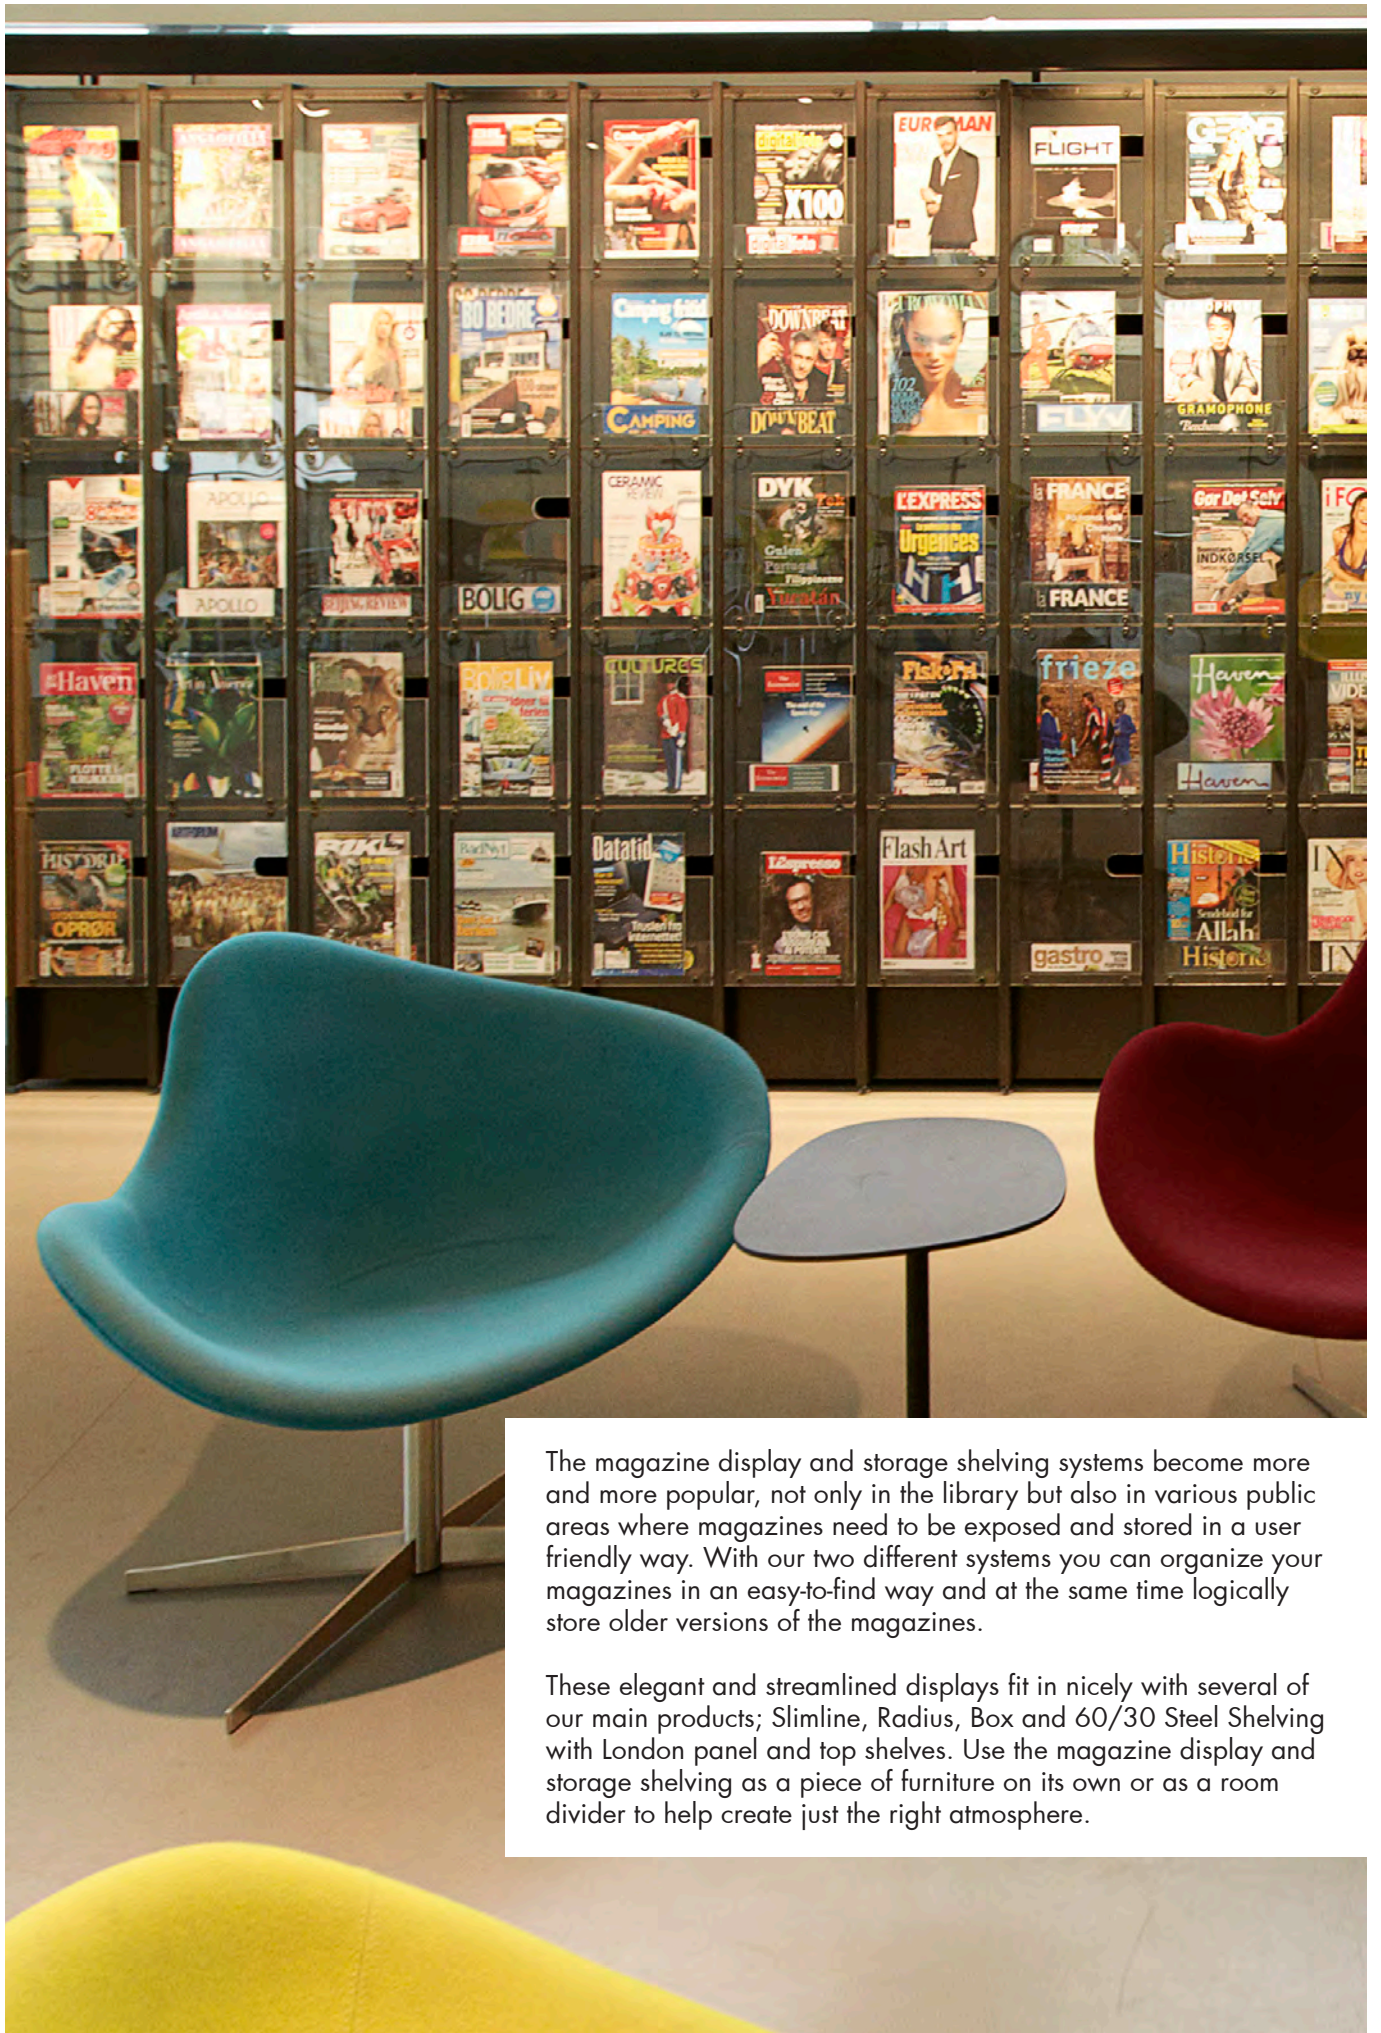

The magazine display and storage shelving systems become more and more popular, not only in the library but also in various public areas where magazines need to be exposed and stored in a user friendly way. With our two different systems you can organize your magazines in an easy-to-find way and at the same time logically store older versions of the magazines.

These elegant and streamlined displays fit in nicely with several of our main products; Slimline, Radius, Box and 60/30 Steel Shelving with London panel and top shelves. Use the magazine display and storage shelving as a piece of furniture on its own or as a room divider to help create just the right atmosphere.