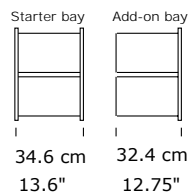

Behind the cabinet doors with acrylic display are compartments providing vertical storage boxes for older versions of the magazines.

The Ordrup display is made of painted MDF.

HEIGHTS

Ordrup Display comes in 3 heights; 152 (59.8"), 182 (71.7") and 212 (83.5")cm. Heights include adjustable feet (max. 2 cm).

WIDTHS

The bays are available as starter and add-on bays. A starter bay has two outside end panels while an add-on bay has one intermediate end panel.

DEPTHS

The end panels come in 2 depths; 36 cm (14.17") for 30 cm deep shelves (single-sided) 69 cm (27.2") for 2 x 30 cm deep shelves (double-sided)