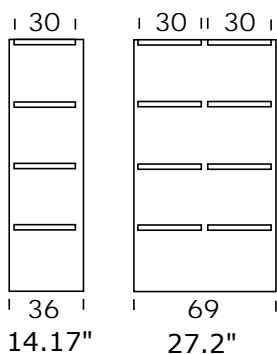

ORDRUP DISPLAY

Ordrup Display is a combined magazine display and storage unit based on Slimline upright panels with painted end panels, painted cabinet doors and acrylic display. The end panel comes with a flat front edge. The full back and kickplate are painted. The height of the kickplate is different for all three shelving heights to cover the space between the bottom shelf and the floor in the best way for each height.

Behind the cabinet doors with acrylic display are compartments providing vertical storage boxes for older versions of the magazines.

The Ordrup display is made of painted MDF.

HEIGHTS

Ordrup Display comes in 3 heights; 152 (59.8"), 182 (71.7") and 212 (83.5")cm. Heights include adjustable feet (max. 2 cm).

WIDTHS

The bays are available as starter and add-on bays. A starter bay has two outside end panels while an add-on bay has one intermediate end panel.

DEPTHS

The end panels come in 2 depths; 36 cm (14.17") for 30 cm deep shelves (single-sided) 69 cm (27.2") for 2 x 30 cm deep shelves (double-sided)